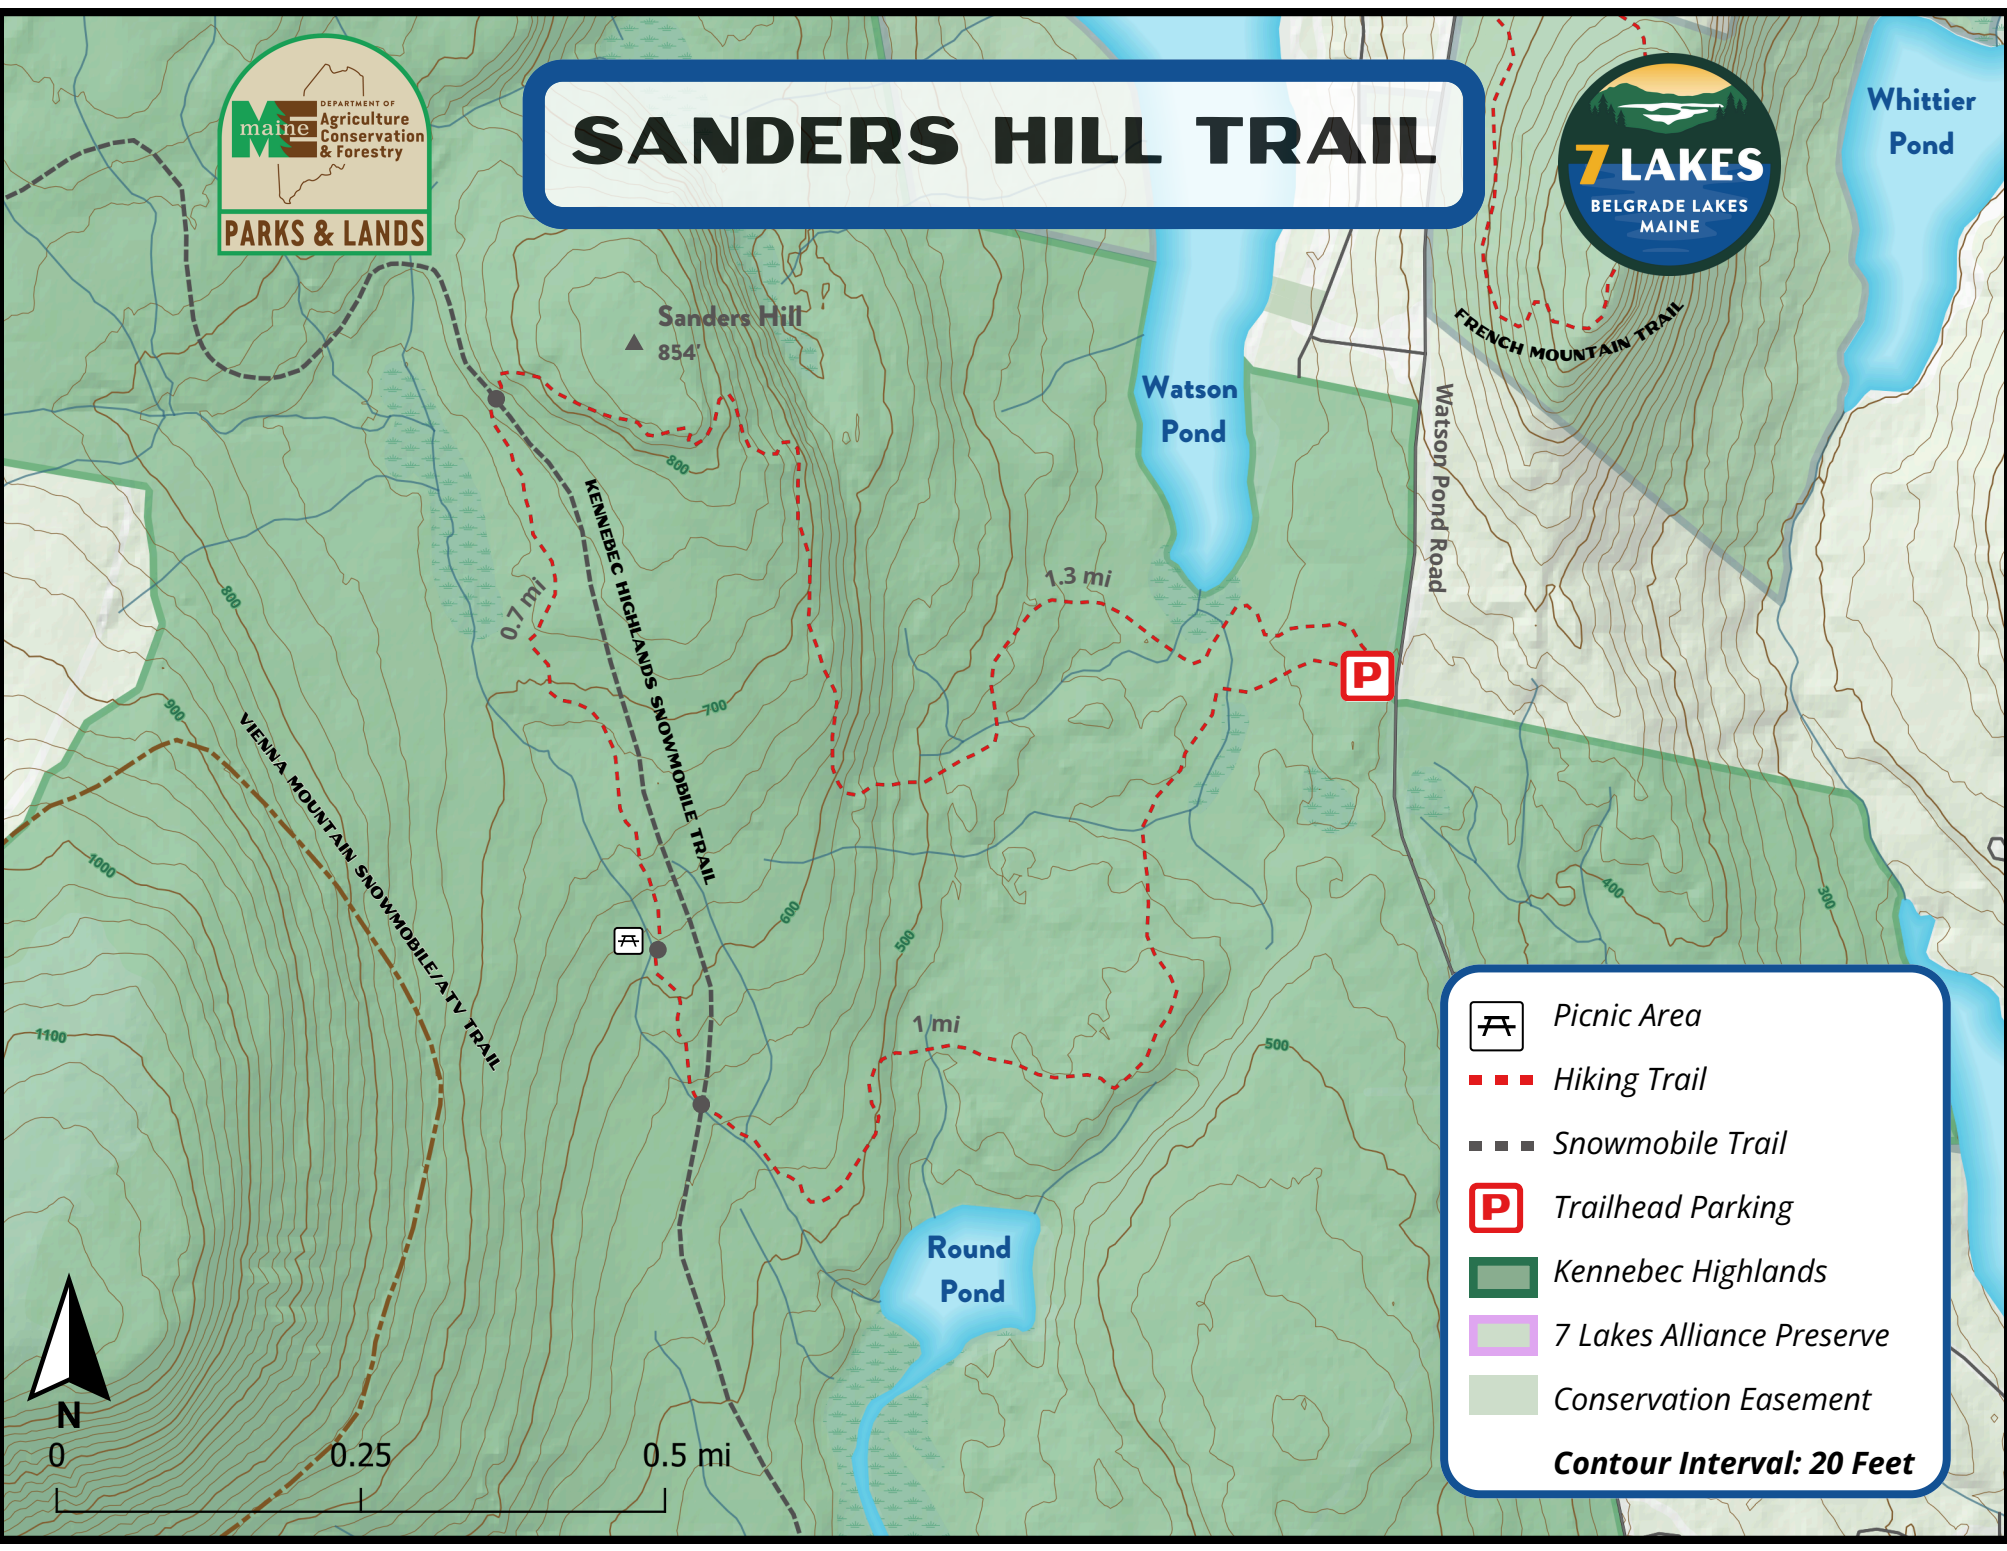

SANDERS HILL TRAIL

- Picnic Area
- Hiking Trail
- Snowmobile Trail
- Trailhead Parking
- Kennebec Highlands
- 7 Lakes Alliance Preserve
- Conservation Easement

Contour Interval: 20 Feet